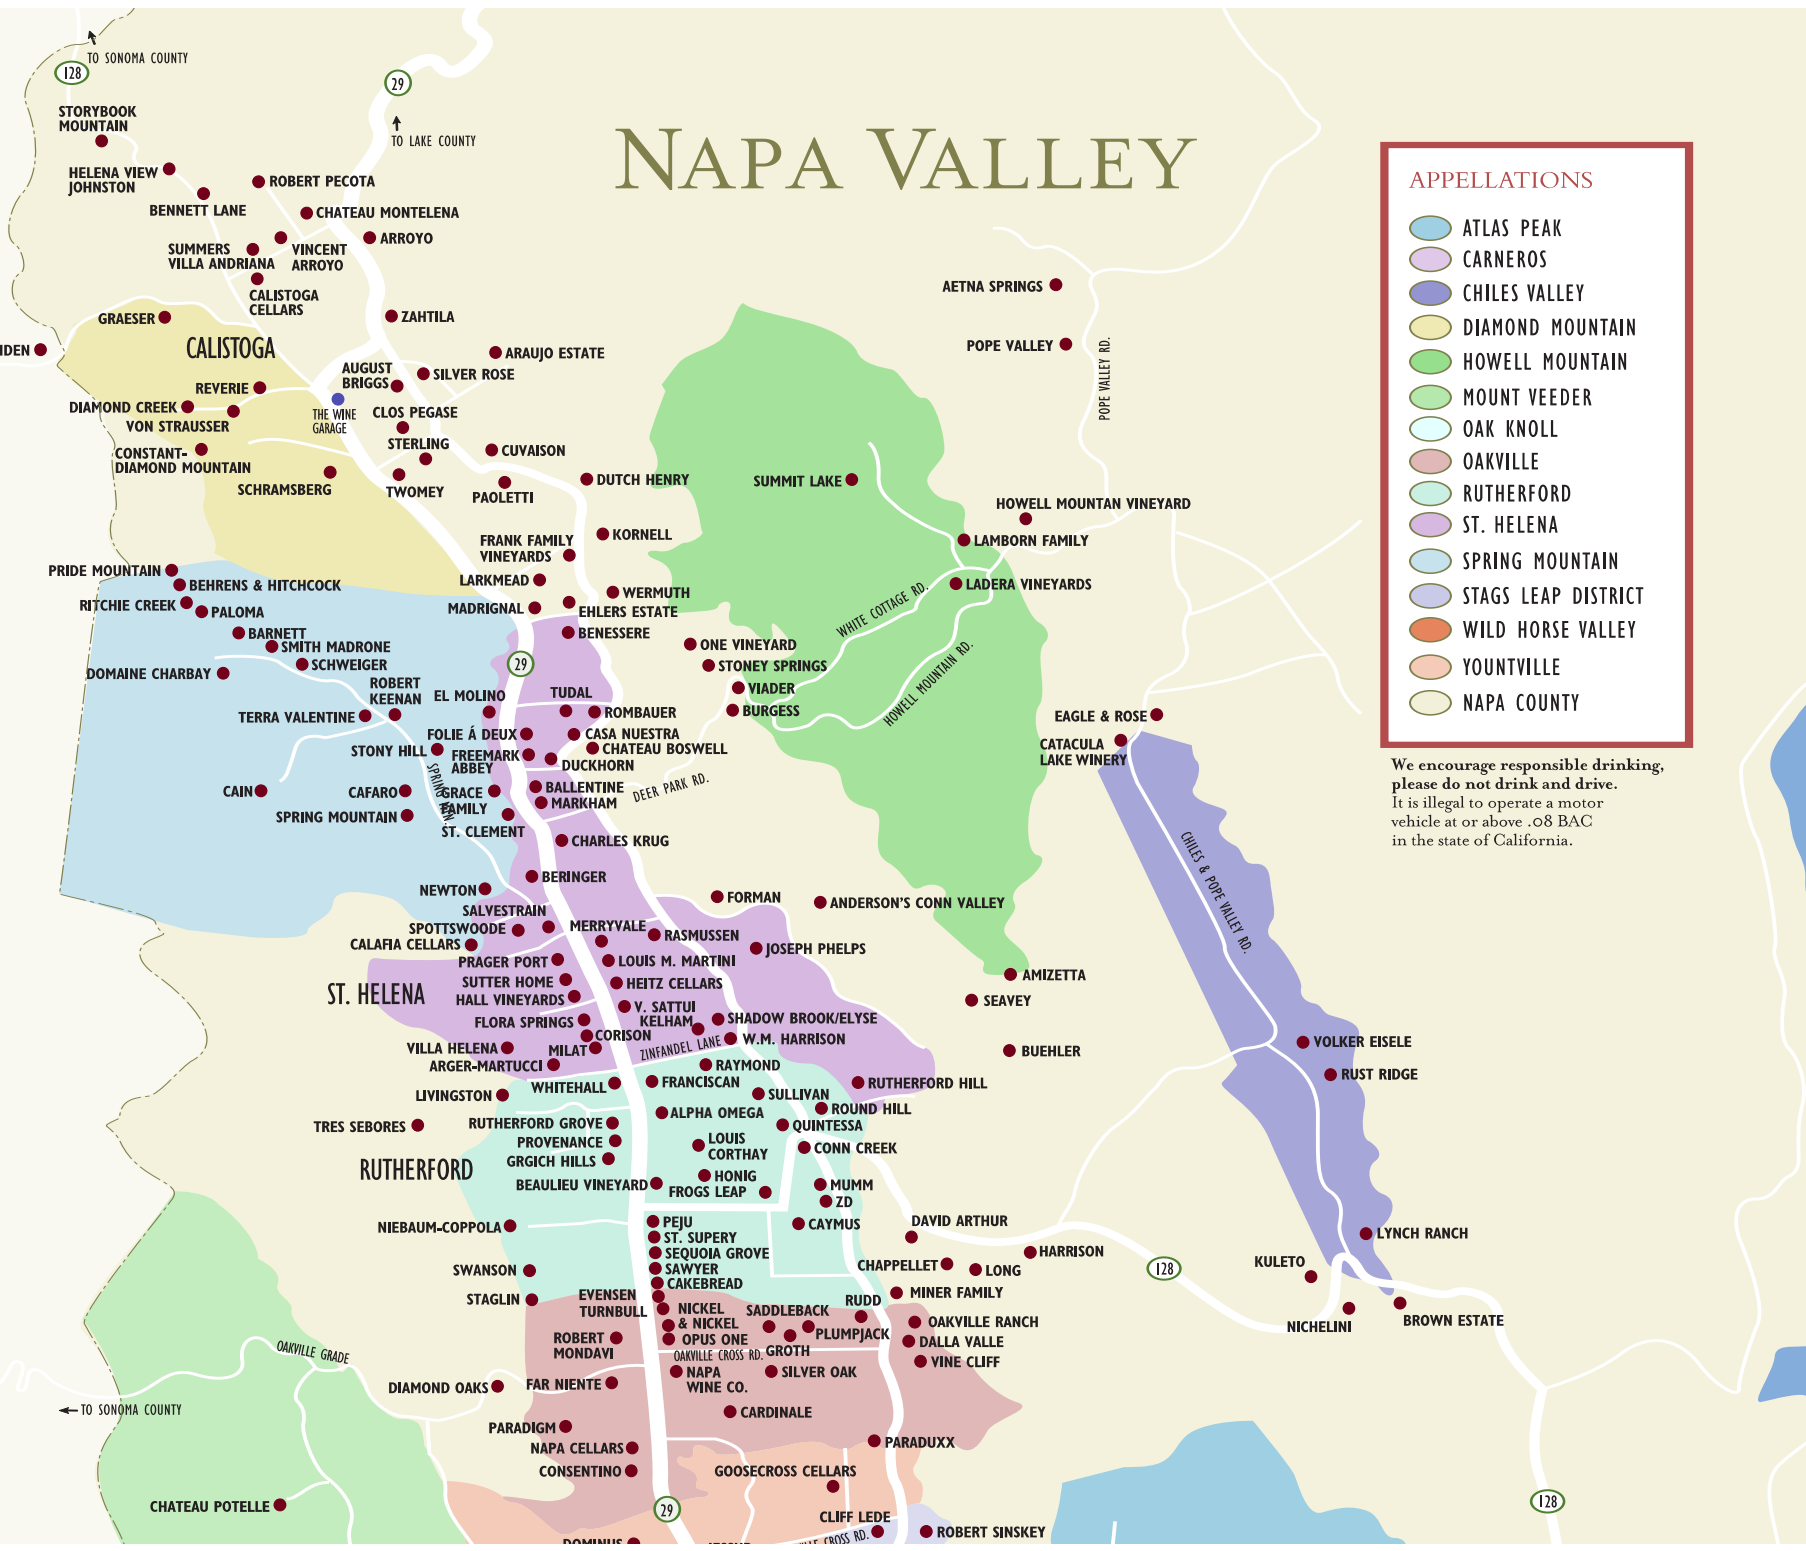

# NAPA VALLEY

**APELLATIONS**

-  ATLAS PEAK
-  CARNEROS
-  CHILES VALLEY
-  DIAMOND MOUNTAIN
-  HOWELL MOUNTAIN
-  MOUNT VEEDER
-  OAK KNOLL
-  OAKVILLE
-  RUTHERFORD
-  ST. HELENA
-  SPRING MOUNTAIN
-  STAGS LEAP DISTRICT
-  WILD HORSE VALLEY
-  YOUNTVILLE
-  NAPA COUNTY

We encourage responsible drinking, please do not drink and drive. It is illegal to operate a motor vehicle at or above .08 BAC in the state of California.

SONOMA COUNTY

WINECOUNTRY.COM  
 TRAVEL | WINE | FOOD | EXPERIENCE