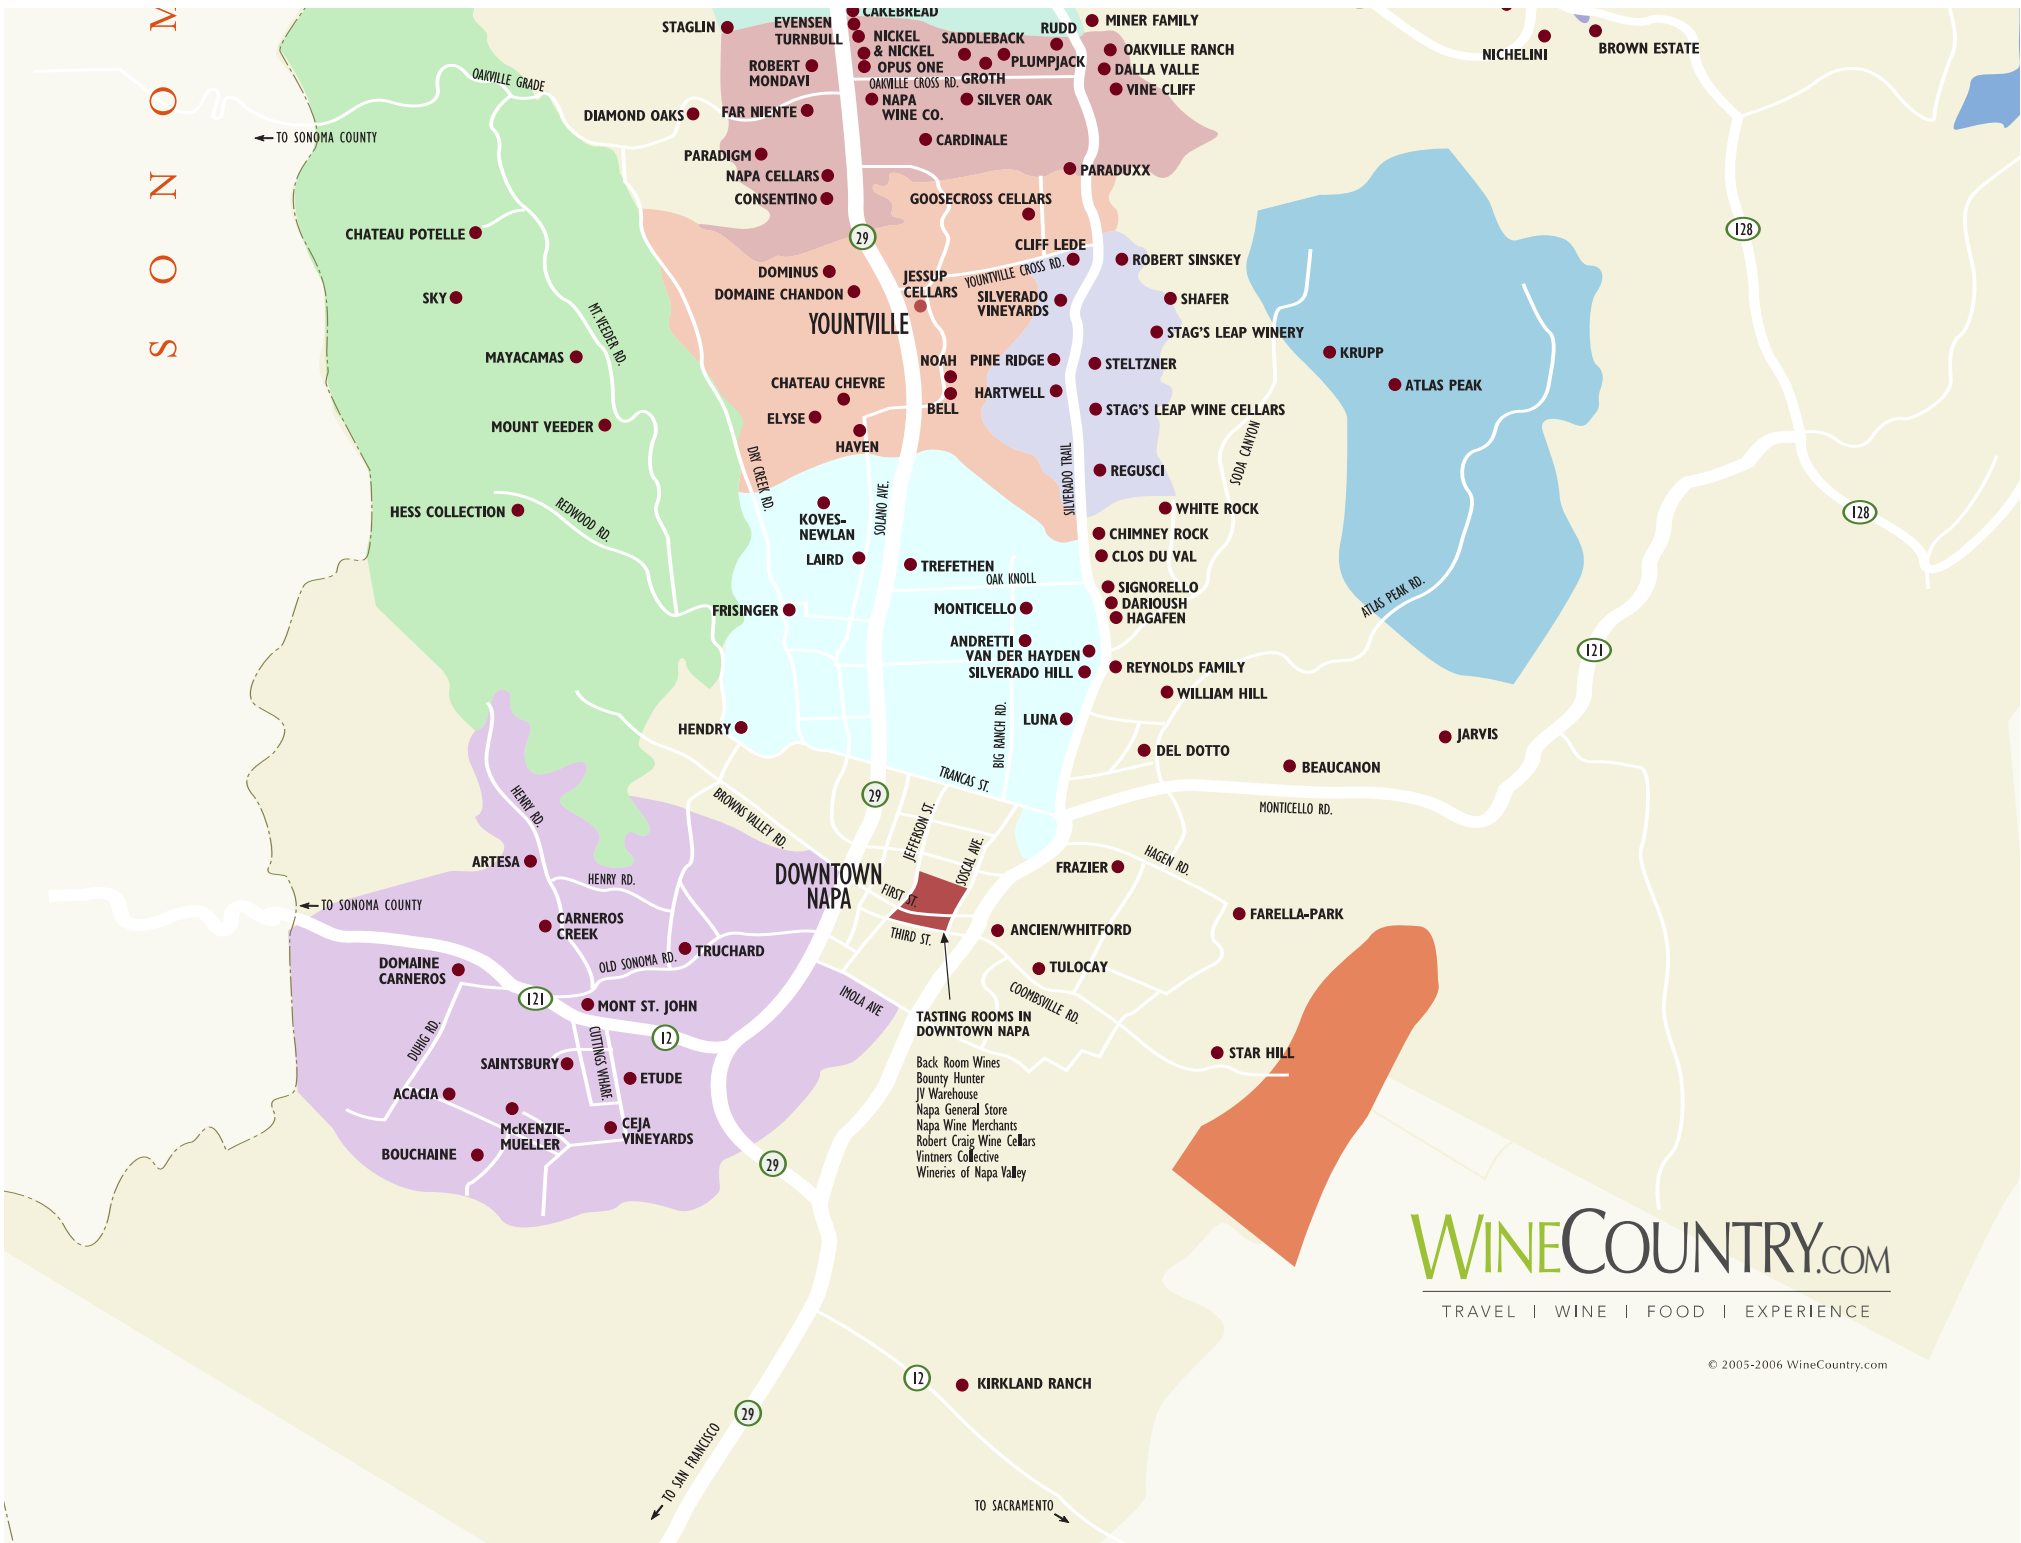

# NAPA VALLEY

**APELLATIONS**

-  ATLAS PEAK
-  CARNEROS
-  CHILES VALLEY
-  DIAMOND MOUNTAIN
-  HOWELL MOUNTAIN
-  MOUNT VEEDER
-  OAK KNOLL
-  OAKVILLE
-  RUTHERFORD
-  ST. HELENA
-  SPRING MOUNTAIN
-  STAGS LEAP DISTRICT
-  WILD HORSE VALLEY
-  YOUNTVILLE
-  NAPA COUNTY

We encourage responsible drinking, please do not drink and drive. It is illegal to operate a motor vehicle at or above .08 BAC in the state of California.

SONOMA COUNTY

WINECOUNTRY.COM  
 TRAVEL | WINE | FOOD | EXPERIENCE